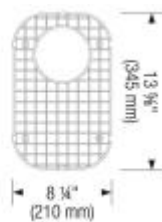

Stainless Steel Sink Grid,
Available as of September 2015
406391