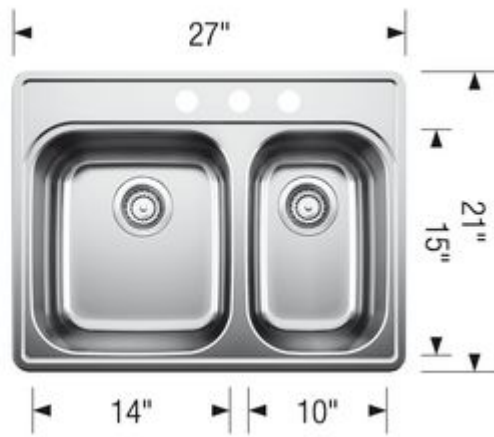

BLANCO ESSENTIAL 1 1/2 (3 Hole)

Item No. 401003

Features

BLANCO style for essential kitchen needs.

- German designed and engineered
- Durable 20 gauge stainless steel
- 18/10 chrome-nickel content
- Deep recessed sink rim prevents spill overs
- Brushed satin finish
- Rear-positioned drain holes for maximum usable bowl and cabinet storage space
- 3 1/2" (90 mm) stainless steel strainers included
- Clips included, template included
- Limited Lifetime Warranty

Surfaces

Satin brushed finish

Satin brushed finish

Main bowl left

Item No. 401003

Spec sheets/DXF

Top View

Scope of supply

3 1/2" (90 mm) stainless steel strainers, clips, template

Design tips

Width of base unit : 760 mm

Bowl depth: 8" (205 mm) / 7" (178 mm)

Faucets

BLANCO TORINO

Stainless steel

403301